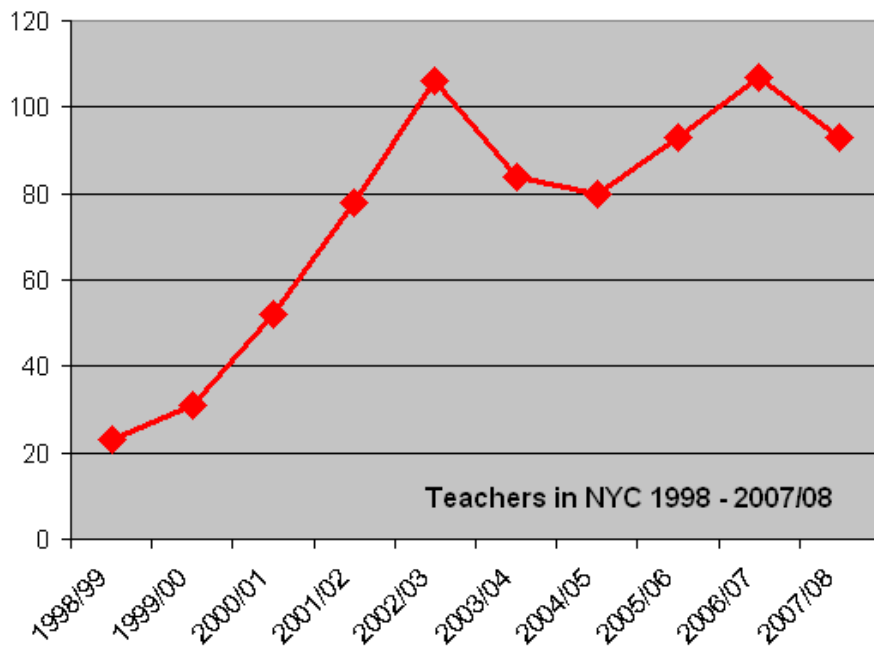

1998/99	23
1999/00	31
2000/01	52
2001/02	78
2002/03	106
2003/04	84
2004/05	80
2005/06	93
2006/07	107
2007/08	93