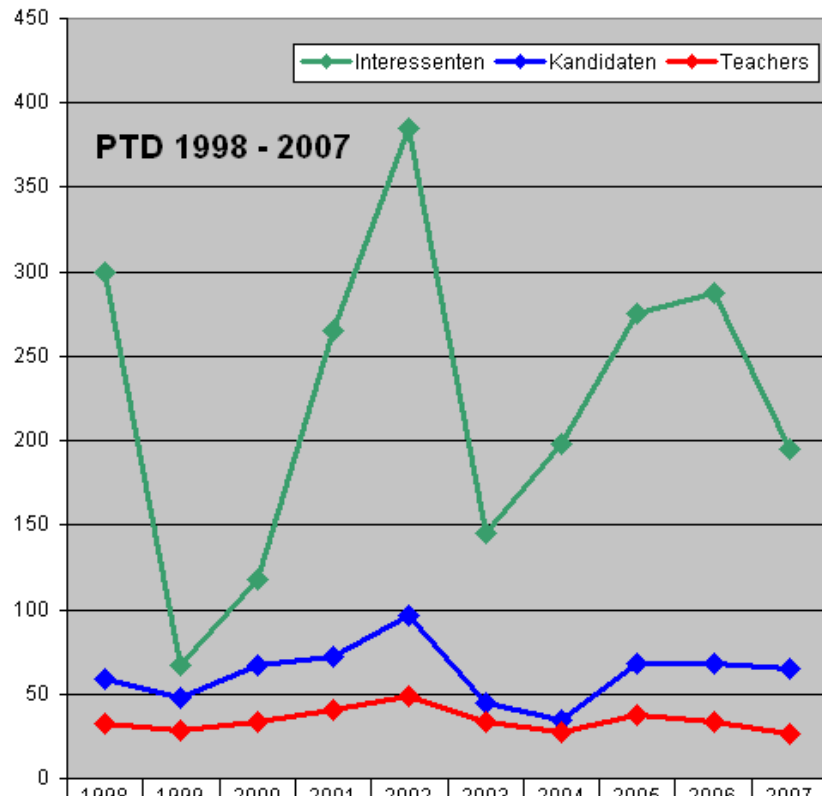

1998	1999	2000	2001	2002	2003	2004	2005	2006	2007
Interessenten	300	67	118	265	385	145	198	275	287	195
Kandidaten	59	48	67	72	97	45	35	68	68	65
Teachers	32	28	34	41	49	34	27	38	34	26