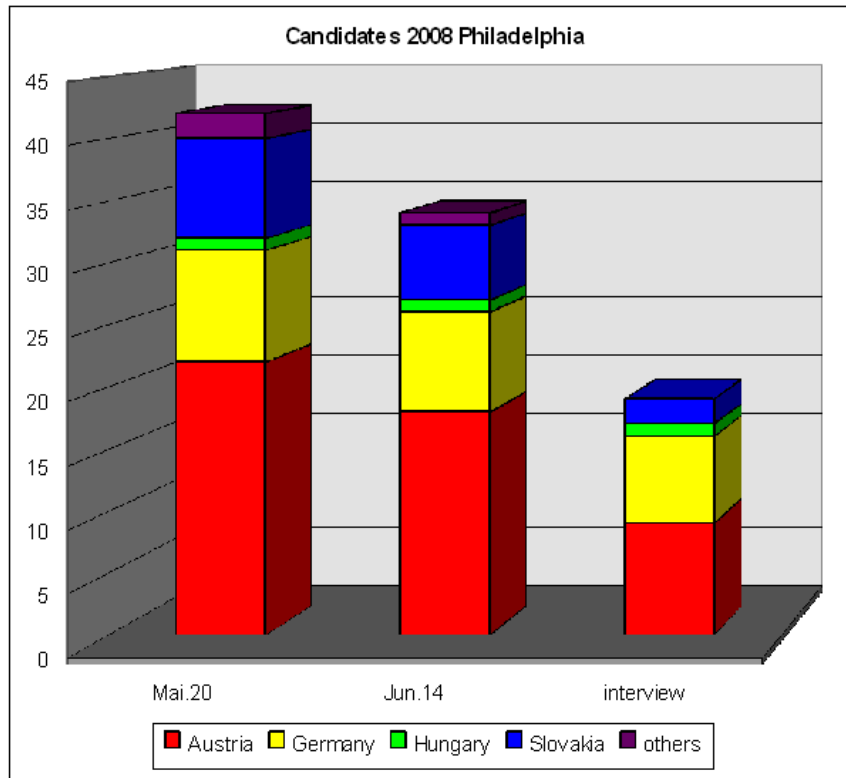

Development of the PTD-Program 1998-2009

Candidates for Philadelphia (time factor)			
	Mai.20	Jun.14	interview
Austria	22	18	9
Germany	9	8	7
Hungary	1	1	1
Slovakia	8	6	2
others	2	1	0
	42	34	19

Loss of candidates 2008