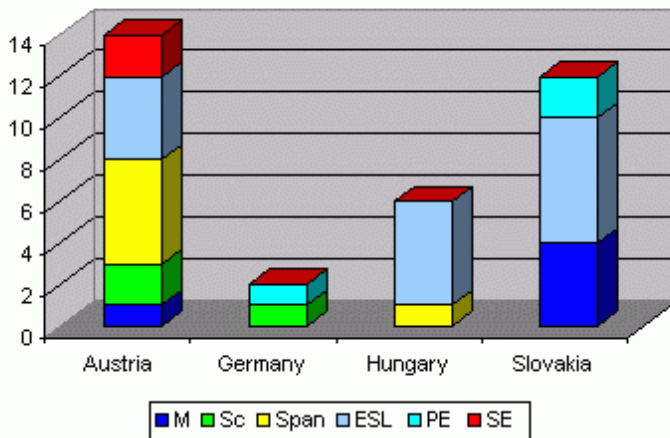

Development of the PTD-Program 1998-2007

2007 - Nationalities

Designed Teachers 2007 for NYC

	M	Sc	Span	ESL	PE	SE	total
Austria	1	2	5	4	0	2	14
Germany	0	1	0	0	1	0	2
Hungary	0	0	1	5	0	0	6
Slovakia	4	0	0	6	2	0	12
	5	3	6	15	3	2	34