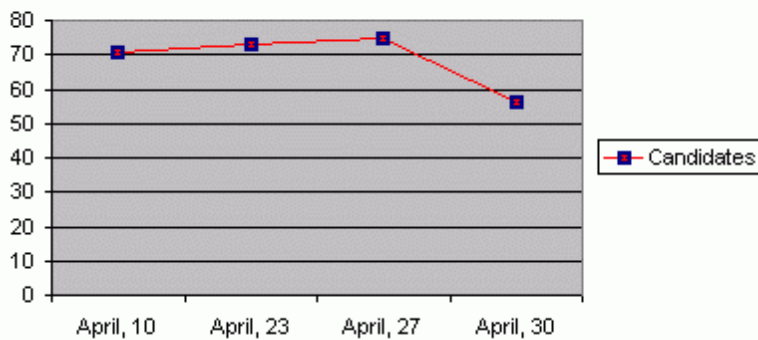

2007 - Subjects

Candidates for Interview 2007

Development of Candidates (Interview 2007)

date	Candidates
April, 10	71
April, 23	73
April, 27	75
April, 30	56

Interviews 2007

■ not coming ■ rejected ■ taken ■ returning to NYC ■ to be interviewed in NYC