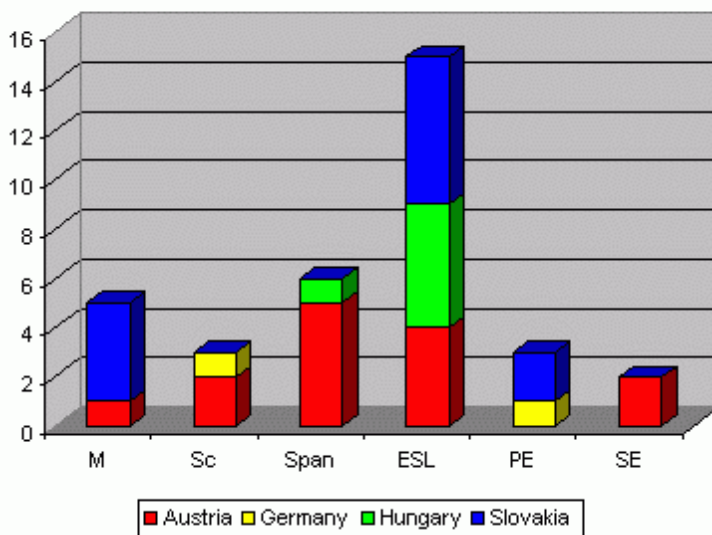

2007 - Subjects

Candidates for Interview 2007